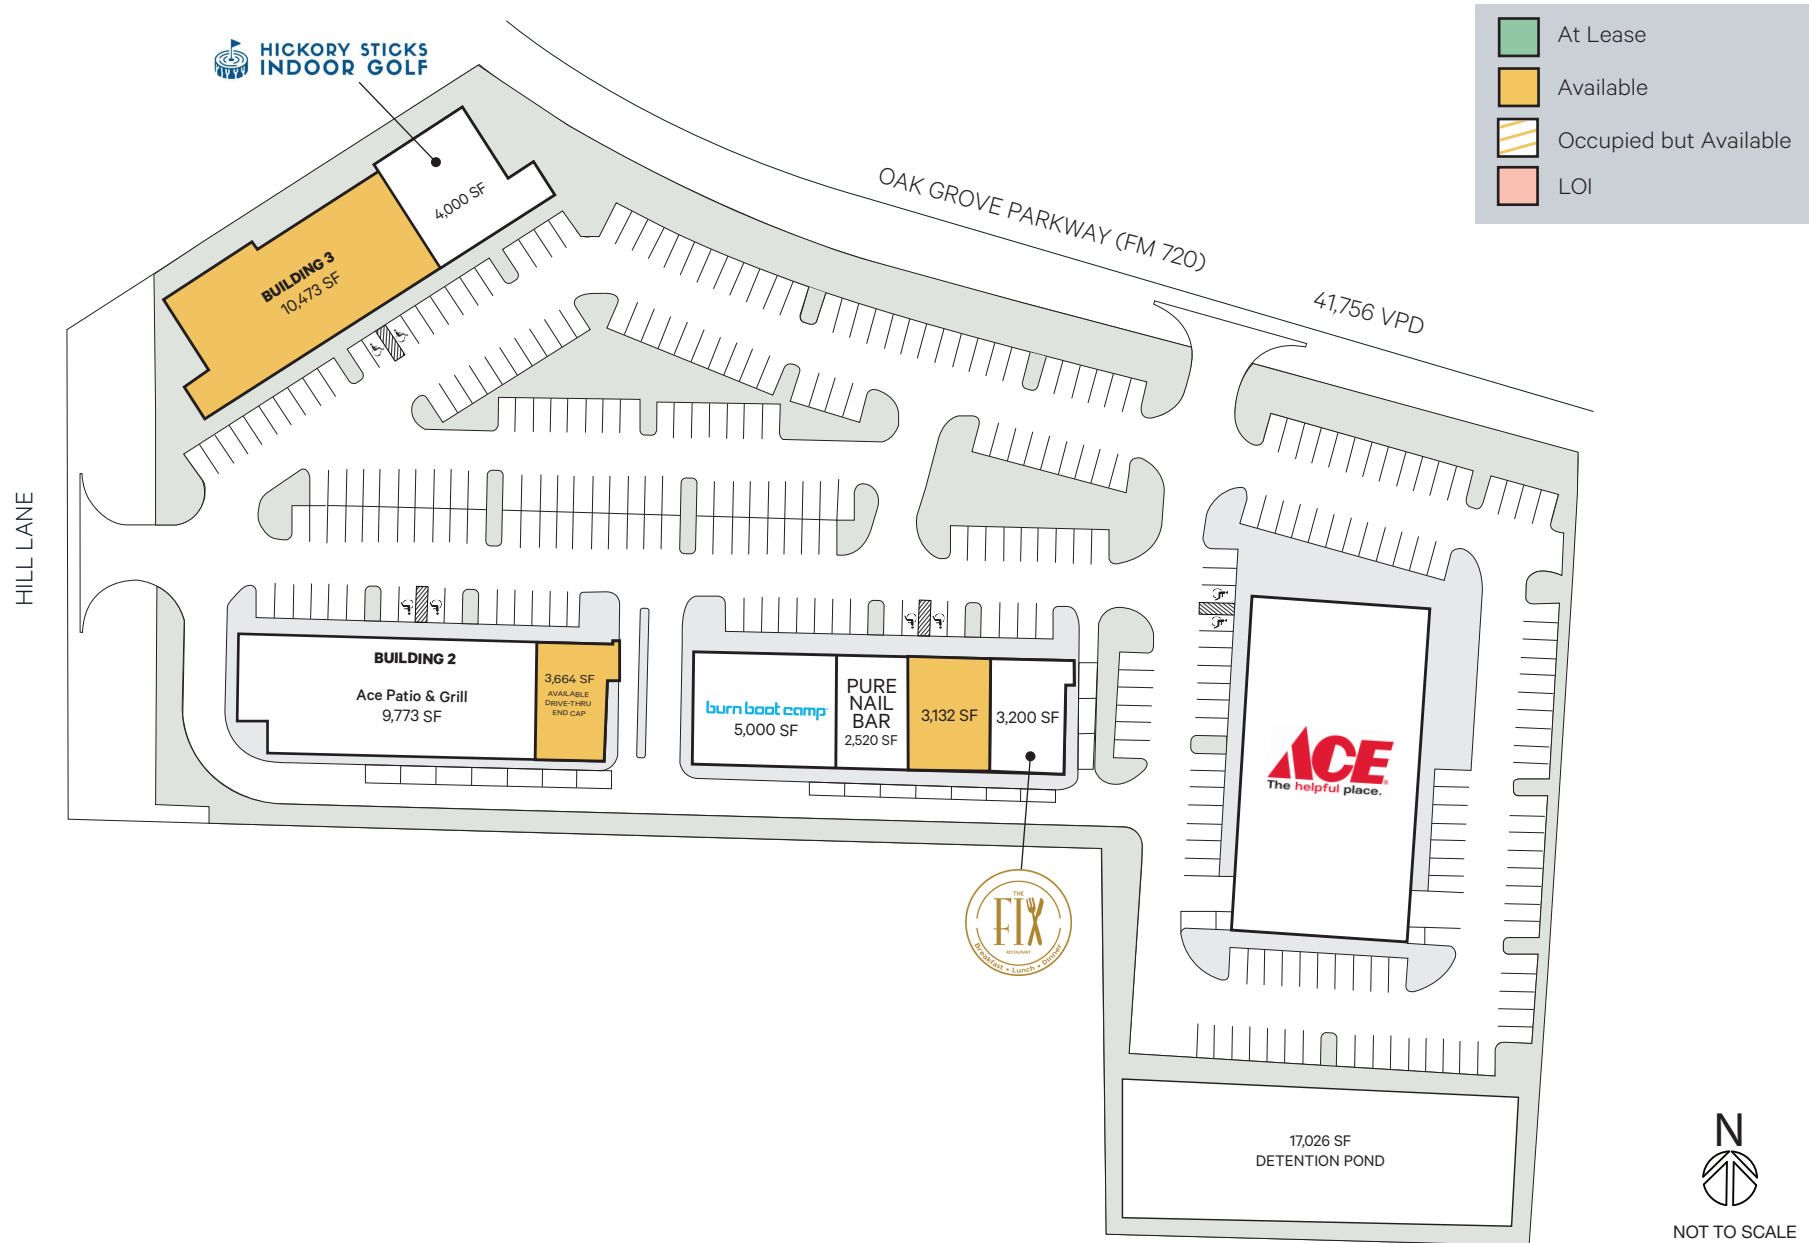

ACE OAKS SHOPPING CENTER | 2140 OAK GROVE PKWY, LITTLE ELM, TX 75068

The information was obtained from sources deemed reliable; however, Weitzman has not verified it and makes no guarantees, warranties or representations as to the completeness or accuracy thereof. The presentation of this real estate information is subject to errors; omissions; change of price; prior sale or lease, or withdrawal without notice. You and your advisors should conduct a careful independent investigation of the property to determine if it is suitable for your intended purpose.